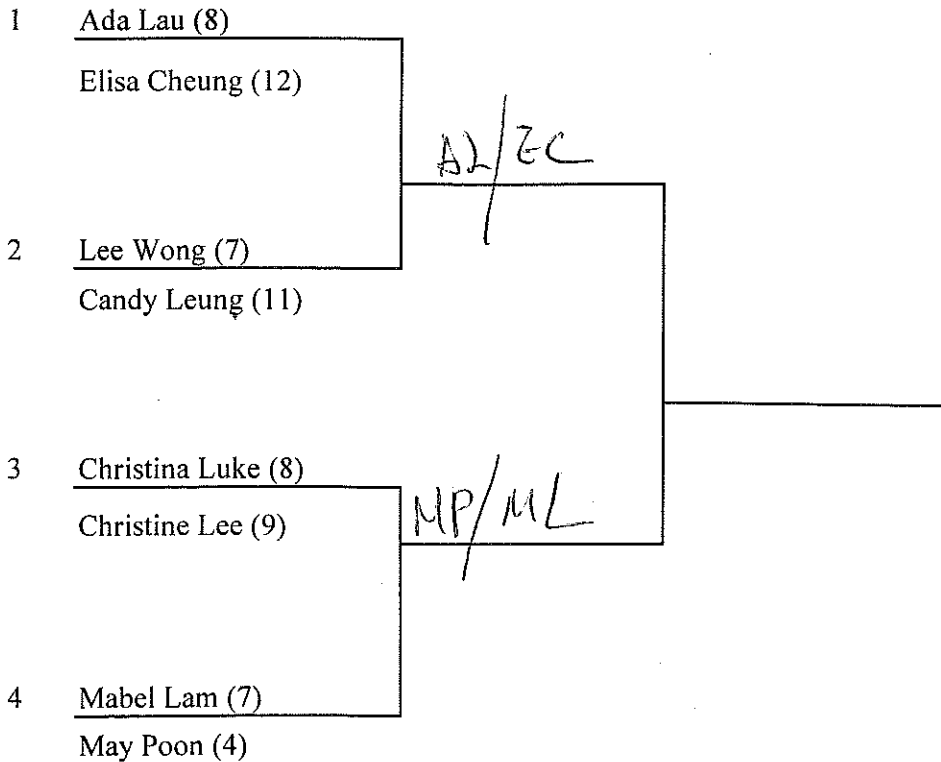

KOWLOON BOWLING GREEN CLUB

Handwritten signature

LADIES CLUB HANDICAP PAIRS 2010

(Tue.) 25/05/2010
7:00p.m.

TBA

TBA

Remarks:-

1. Game handicap according to the new list posted on the board.
2. Please observe the playing date and ensure that the dates stipulated are adhered to by playing the on or before the deadline set, otherwise we will unfortunately be required to give walkovers.

Drawn by: Almon Ho & Walter Kwok.

Bolly Yim
Bowls Conveor