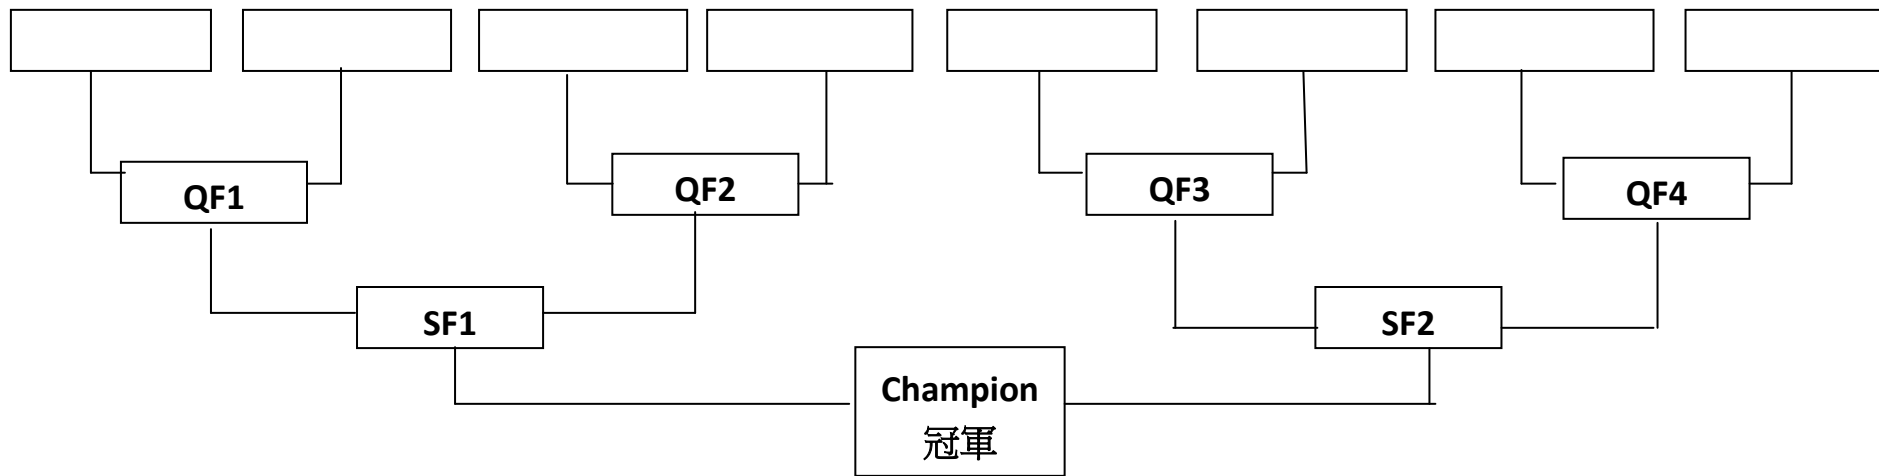

## 110<sup>th</sup> Anniversary Members Challenge Cup Lawn Bowls Competition

### 百一周年會慶 會員挑戰盃

- Quarter Finals(QF) 半準決賽(八強) (時間下午 Time 2:00 p.m. - 3:30 p.m.)
- Semi Finals (SF) 準決賽(四強) (時間下午 Time 3:30 p.m. - 5:00 p.m.)
- Final 決賽 (時間下午 Time 5:00 p.m. - 6:30 p.m.)

1. At the completion of the round robin stage, the top team of each group are qualified for the knock-out stage, and the line-up are decided by draw. 初賽每組首名晉級隊伍，再以抽籤排位方法打半準決賽即八強淘汰賽。
2. The winner of Quarter-final will enter Semi-final. The line-up will be decided by draw. 八強淘汰賽勝出隊伍，亦以抽籤排位方法打準決賽即四強淘汰賽。